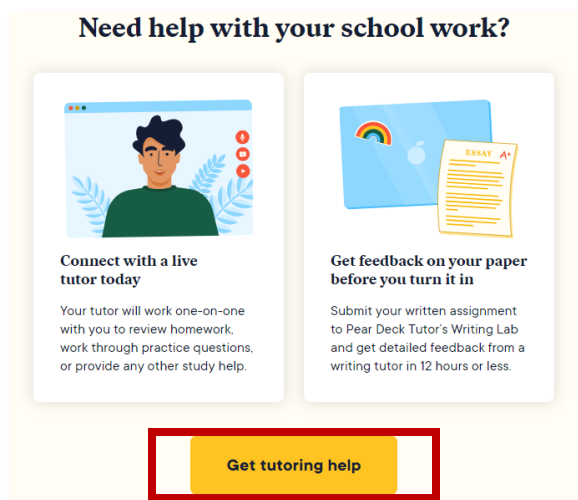

Getting Started with Pear Deck: A Student Guide

Pear Deck Overview

RRCC offers 24/7 online tutoring, through Pear Deck. Students can work with a live tutor and receive help with homework assignments and other coursework, in a variety of academic subjects. This service allows students to meet with a qualified tutor using audio/video conferencing, text chat, screen sharing, document upload, and a shared whiteboard space. Students can also review recordings of their sessions, afterwards, in order to assist with their learning process.

3. On the Pear Deck landing page, click the **“Get tutoring help”** button.

- Then click on the "Request a live tutor" button.

- Follow the prompts to select the subject for which you need assistance.

- A window will pop up allowing you to describe your problem and to upload a file if needed.