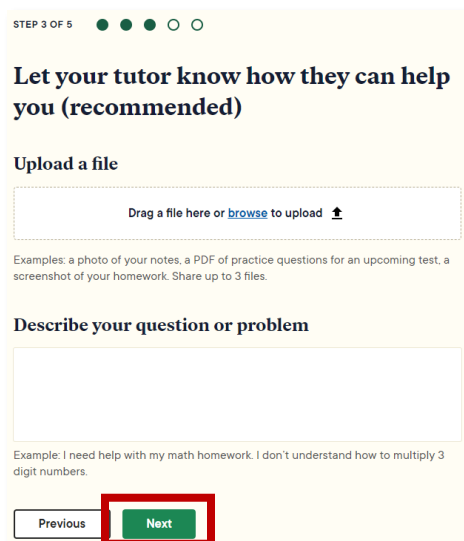

3. On the Pear Deck landing page, click the **“Get tutoring help”** button.

- Then click on the "Request a live tutor" button.

- Follow the prompts to select the subject for which you need assistance.

- A window will pop up allowing you to describe your problem and to upload a file if needed.