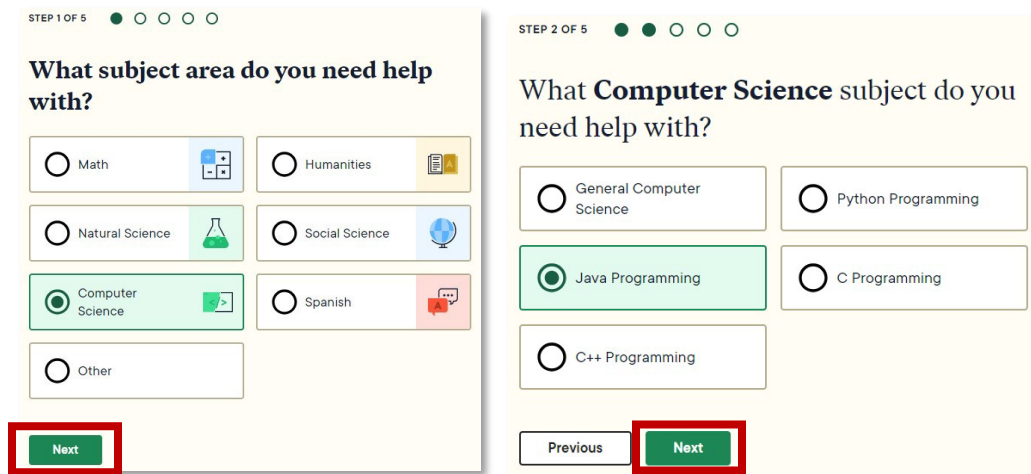

Getting Started with Pear Deck: A Student Guide

Pear Deck Overview

RRCC offers 24/7 online tutoring, through Pear Deck. Students can work with a live tutor and receive help with homework assignments and other coursework, in a variety of academic subjects. This service allows students to meet with a qualified tutor using audio/video conferencing, text chat, screen sharing, document upload, and a shared whiteboard space. Students can also review recordings of their sessions, afterwards, in order to assist with their learning process.

Directions to Access Pear Deck from D2L

1. Make sure you are logged into D2L and on your course home page.
2. Click on the **“Online Tutoring”** Link in the “Resources” drop-down menu in the D2L Navigation bar.

3. On the Pear Deck landing page, click the **“Get tutoring help”** button.

- Then click on the "Request a live tutor" button.

- Follow the prompts to select the subject for which you need assistance.

- A window will pop up allowing you to describe your problem and to upload a file if needed.